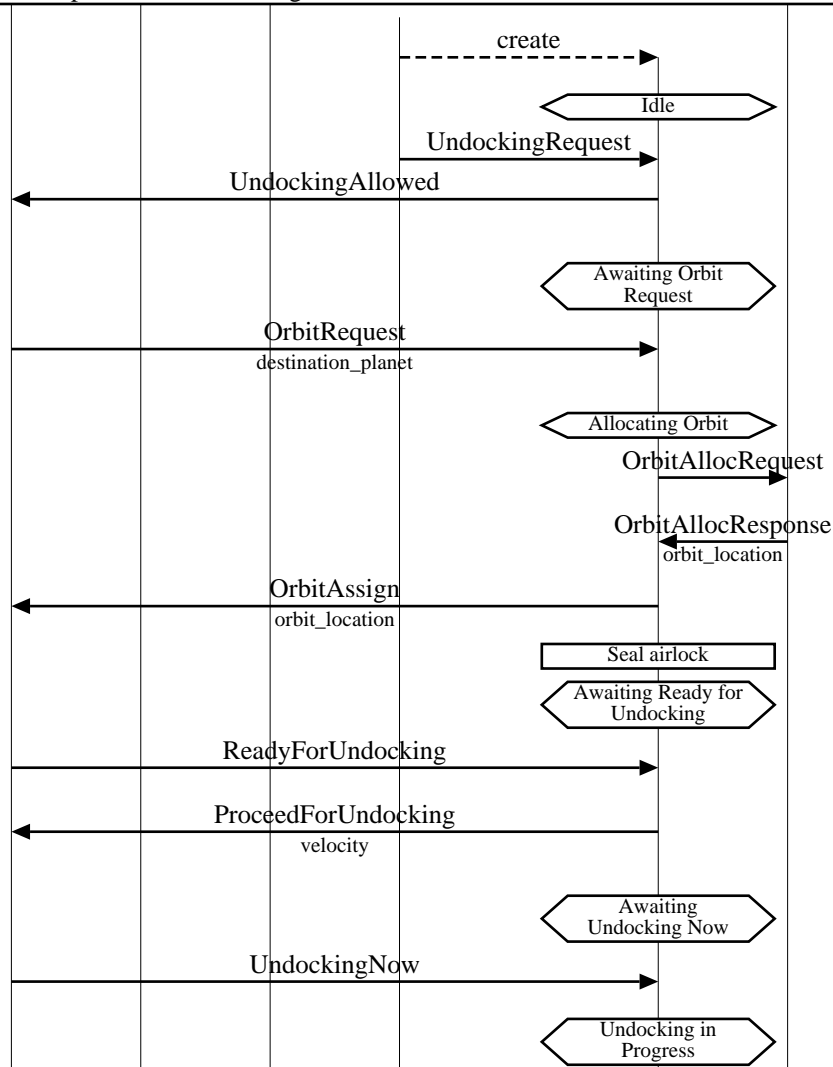

Copyright © 2000-2003 EventHelix.com Inc. All Rights Reserved.

LEG: Orbit Resource is Available
LEG: Docking Port is Available

Spacecraft reaches the assigned orbit

A docking or undocking that is already in progress finishes

Spacecraft reaches the assigned port and attains the same orbit and velocity as the docking station

Spacecraft docking has been completed

Spacecraft wishes to depart from the docking station

Object undocking is created to handle the undocking procedure

Spacecraft is informed when the undocking procedure can proceed

Spacecraft requests for a temporary orbit. The destination planet is specified

Request orbit allocator to assign a tempory orbit

Inform details of the assigned orbit to spacecraft

Spacecraft informs that it is ready to leave

The docking station indicates to proceed for undocking with the recommended velocity

Spacecraft leaves for the assigned orbit

Spacecraft reaches the assigned orbit