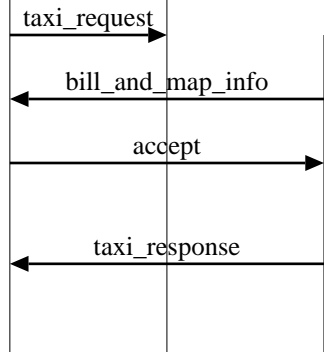

The Taxi is going towards the starting point.

Flash on Customer's screen that Taxi has arrived  
 Customer boards Taxi

Taxi is serving the customer and is moving towards the destination

Customer Interfaces (Taxi available within 10 min. )										
web	website		web services				wireless web			EventHelix.com/EventStudio 2.0
customer	web server		mapping service	billing service	bank ac service	mobile msg service	taxi pda1	taxi pda2	taxi pda3	
customer	session mgr	taxi session	mapping service	billing service	bank ac service	mobile msg service	taxi mgr1	taxi mgr2	taxi mgr3	05-Jul-03 16:41 (Page 2)

Copyright © 2000-2003 EventHelix.com Inc. All Rights Reserved.

Customer initiates Request for Taxi on the WebTaxi website  
 Display the map and bill info on Customer's screen  
 Customer accepts the bill and decides to go ahead  
**LEG: Response in Ten Minutes**  
 Display on Customer's screen the license plate no. of the Taxi that will provide the service and approximate time when it will arrive