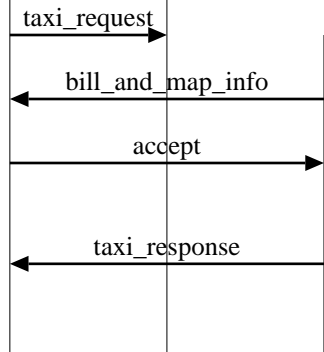

Customer Interfaces (Taxi available within 5 min. )										
web	website		web services				wireless web			EventHelix.com/EventStudio 2.0
customer	web server		mapping service	billing service	bank ac service	mobile msg service	taxi pda1	taxi pda2	taxi pda3	
customer	session mgr	taxi session	mapping service	billing service	bank ac service	mobile msg service	taxi mgr1	taxi mgr2	taxi mgr3	05-Jul-03 16:41 (Page 1)

Copyright © 2000-2003 EventHelix.com Inc. All Rights Reserved.

Customer initiates Request for Taxi on the WebTaxi website  
 Display the map and bill info on Customer's screen  
 Customer accepts the bill and decides to go ahead  
**LEG: Response in Five Minutes**  
 Display on Customer's screen the license plate no. of the Taxi that will provide the service and approximate time when it will arrive

The Taxi is going towards the starting point.

Flash on Customer's screen that Taxi has arrived  
 Customer boards Taxi

Taxi is serving the customer and is moving towards the destination

Customer Interfaces (Taxi available within 10 min. )										
web	website		web services				wireless web			EventHelix.com/EventStudio 2.0
customer	web server		mapping service	billing service	bank ac service	mobile msg service	taxi pda1	taxi pda2	taxi pda3	
customer	session mgr	taxi session	mapping service	billing service	bank ac service	mobile msg service	taxi mgr1	taxi mgr2	taxi mgr3	05-Jul-03 16:41 (Page 2)

Copyright © 2000-2003 EventHelix.com Inc. All Rights Reserved.

Customer initiates Request for Taxi on the WebTaxi website  
 Display the map and bill info on Customer's screen  
 Customer accepts the bill and decides to go ahead  
**LEG: Response in Ten Minutes**  
 Display on Customer's screen the license plate no. of the Taxi that will provide the service and approximate time when it will arrive