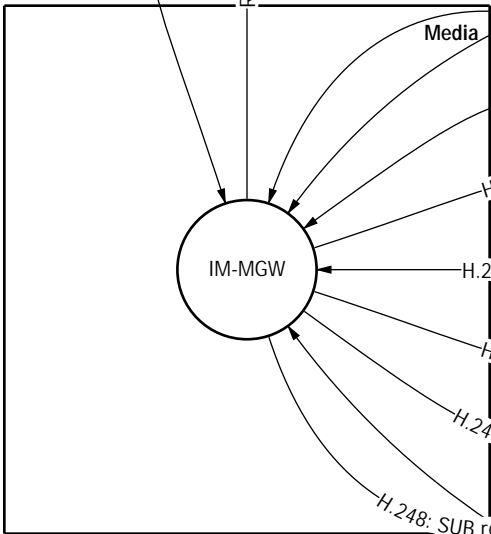

Calling UE

Caller User Equipment

RTP: Voice

RTP: Ring Back Tone

IMS Core Network

Visited IMS

Home IMS

PSTN Interface