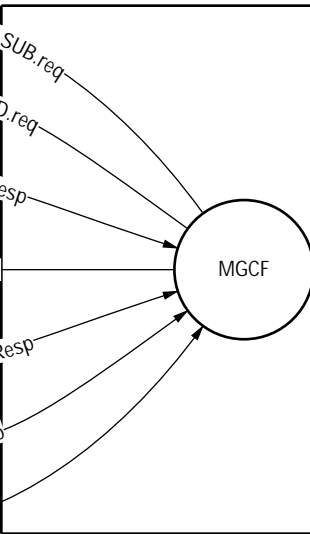

Calling UE

Caller User Equipment

RTP: Voice

RTP: Ring Back Tone

IMS Core Network

Visited IMS

Home IMS

PSTN Interface

Signaling

Media

H.248: SUB.req

H.248: MOD.req

H.248: ADD.req

H.248: ADD.req

H.248: ADD.Resp

H.248: MOD.resp

H.248: SUB.resp

Voice

Ring Back Tone