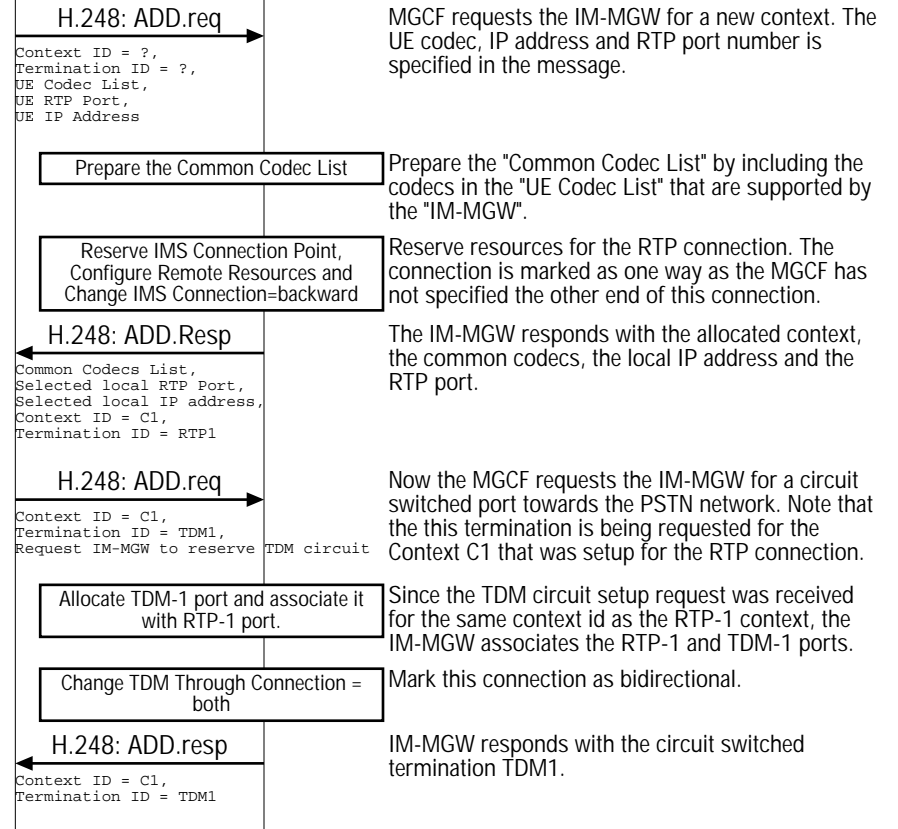

IM-MGW Interfaces (IMS-PSTN(ISUP) Call; Megaco/H.248 Signaling; IMS Caller Initiated Call Release)						
Calling UE	IMS Core Network		PSTN Interface			EventStudio System Designer 4.0
Caller User Equipment	Visited IMS	Home IMS	Signaling		Media	25-Feb-08 07:56 (Page 1)
Caller	Orig P-CSCF	Orig S-CSCF	BGCF	MGCF	IM-MGW	

LEG: Detailed IMS to PSTN(ISUP) Call Setup

IMS to PSTN Call Routing via BGCF

IM-MGW Initial Setup

Caller Media PDP Context Activation

Ringing

IM-MGW Interfaces (IMS-PSTN(ISUP) Call; Megaco/H.248 Signaling; IMS Caller Initiated Call Release)						
Calling UE	IMS Core Network		PSTN Interface			EventStudio System Designer 4.0
Caller User Equipment	Visited IMS	Home IMS	Signaling		Media	25-Feb-08 07:56 (Page 2)
Caller	Orig P-CSCF	Orig S-CSCF	BGCF	MGCF	IM-MGW	