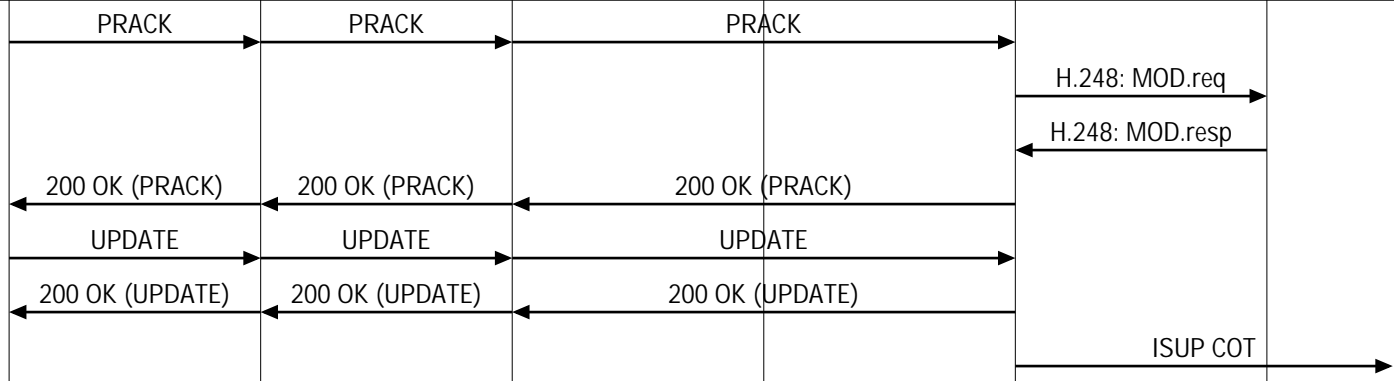

Initiate Call

IMS to PSTN Call Routing via BGCF

IM-MGW Initial Setup

Caller Media PDP Context Activation

Ringling

Conversation Mode

IMS Originating to PSTN ISUP Call (IMS-PSTN(ISUP) Call; Megaco/H.248 Signaling; IMS Caller Initiated Call Release)