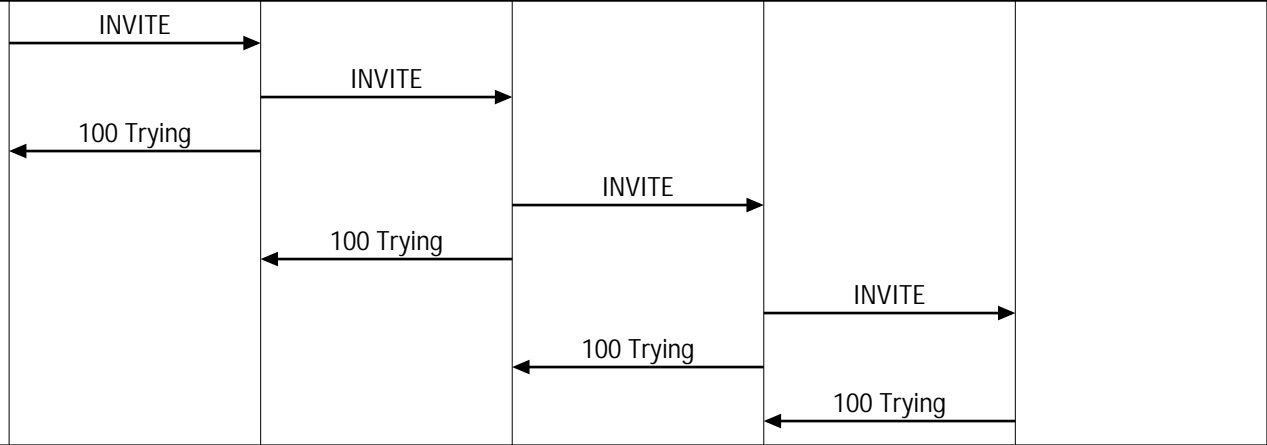

IMS Originating to PSTN ISUP Call (IMS-PSTN(ISUP) Call; Megaco/H.248 Signaling; IMS Caller Initiated Call Release)

Calling UE	IMS Core Network		PSTN Interface		
Caller User Equipment	Visited IMS	Home IMS	Signaling		Media
Caller	Orig P-CSCF	Orig S-CSCF	BGCF	MGCF	IM-MGW

Initiate Call

IMS to PSTN Call Routing via BGCF

IM-MGW Initial Setup

Caller Media PDP Context Activation

Ringling

Conversation Mode

IMS Originating to PSTN ISUP Call (IMS-PSTN(ISUP) Call; Megaco/H.248 Signaling; IMS Caller Initiated Call Release)