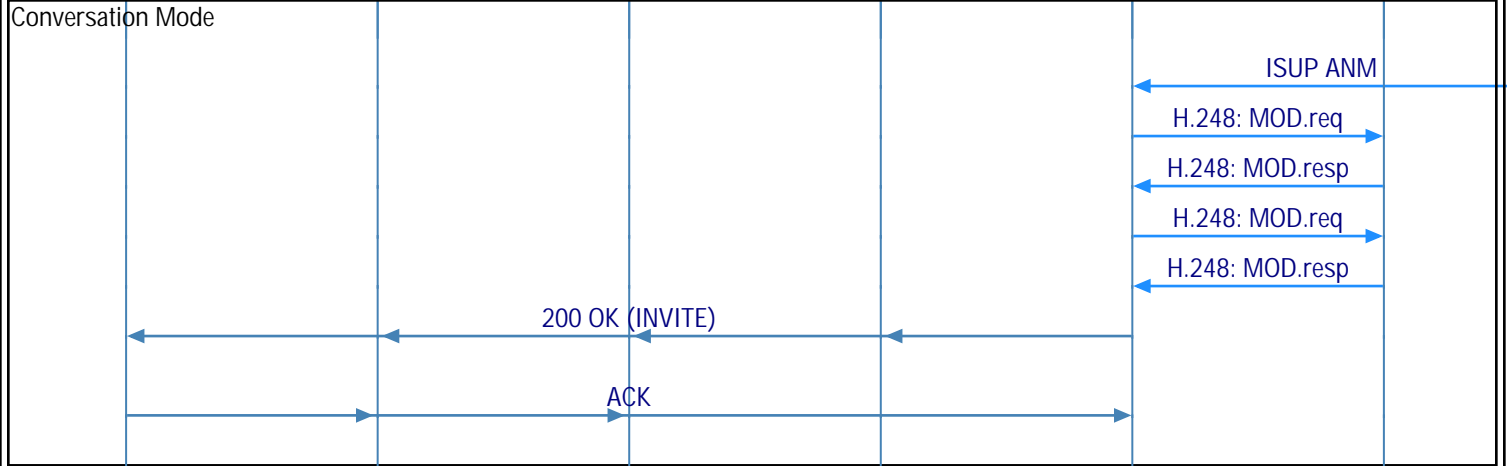

**IMS Originating to PSTN ISUP Call (IMS-PSTN(ISUP) Call; Megaco/H.248 Signaling; IMS Caller Initiated Call Release)**

Calling UE	IMS Core Network		PSTN Interface		
Caller User Equipment	Visited IMS	Home IMS	Signaling		Media
Caller	Orig P-CSCF	Orig S-CSCF	BGCF	MGCF	IM-MGW

IMS to PSTN(ISUP) call setup  
 Initiate Call

**IMS Originating to PSTN ISUP Call (IMS-PSTN(ISUP) Call; Megaco/H.248 Signaling; IMS Caller Initiated Call Release)**

Calling UE	IMS Core Network		PSTN Interface		
Caller User Equipment	Visited IMS	Home IMS	Signaling		Media
Caller	Orig P-CSCF	Orig S-CSCF	BGCF	MGC	IM-MGW