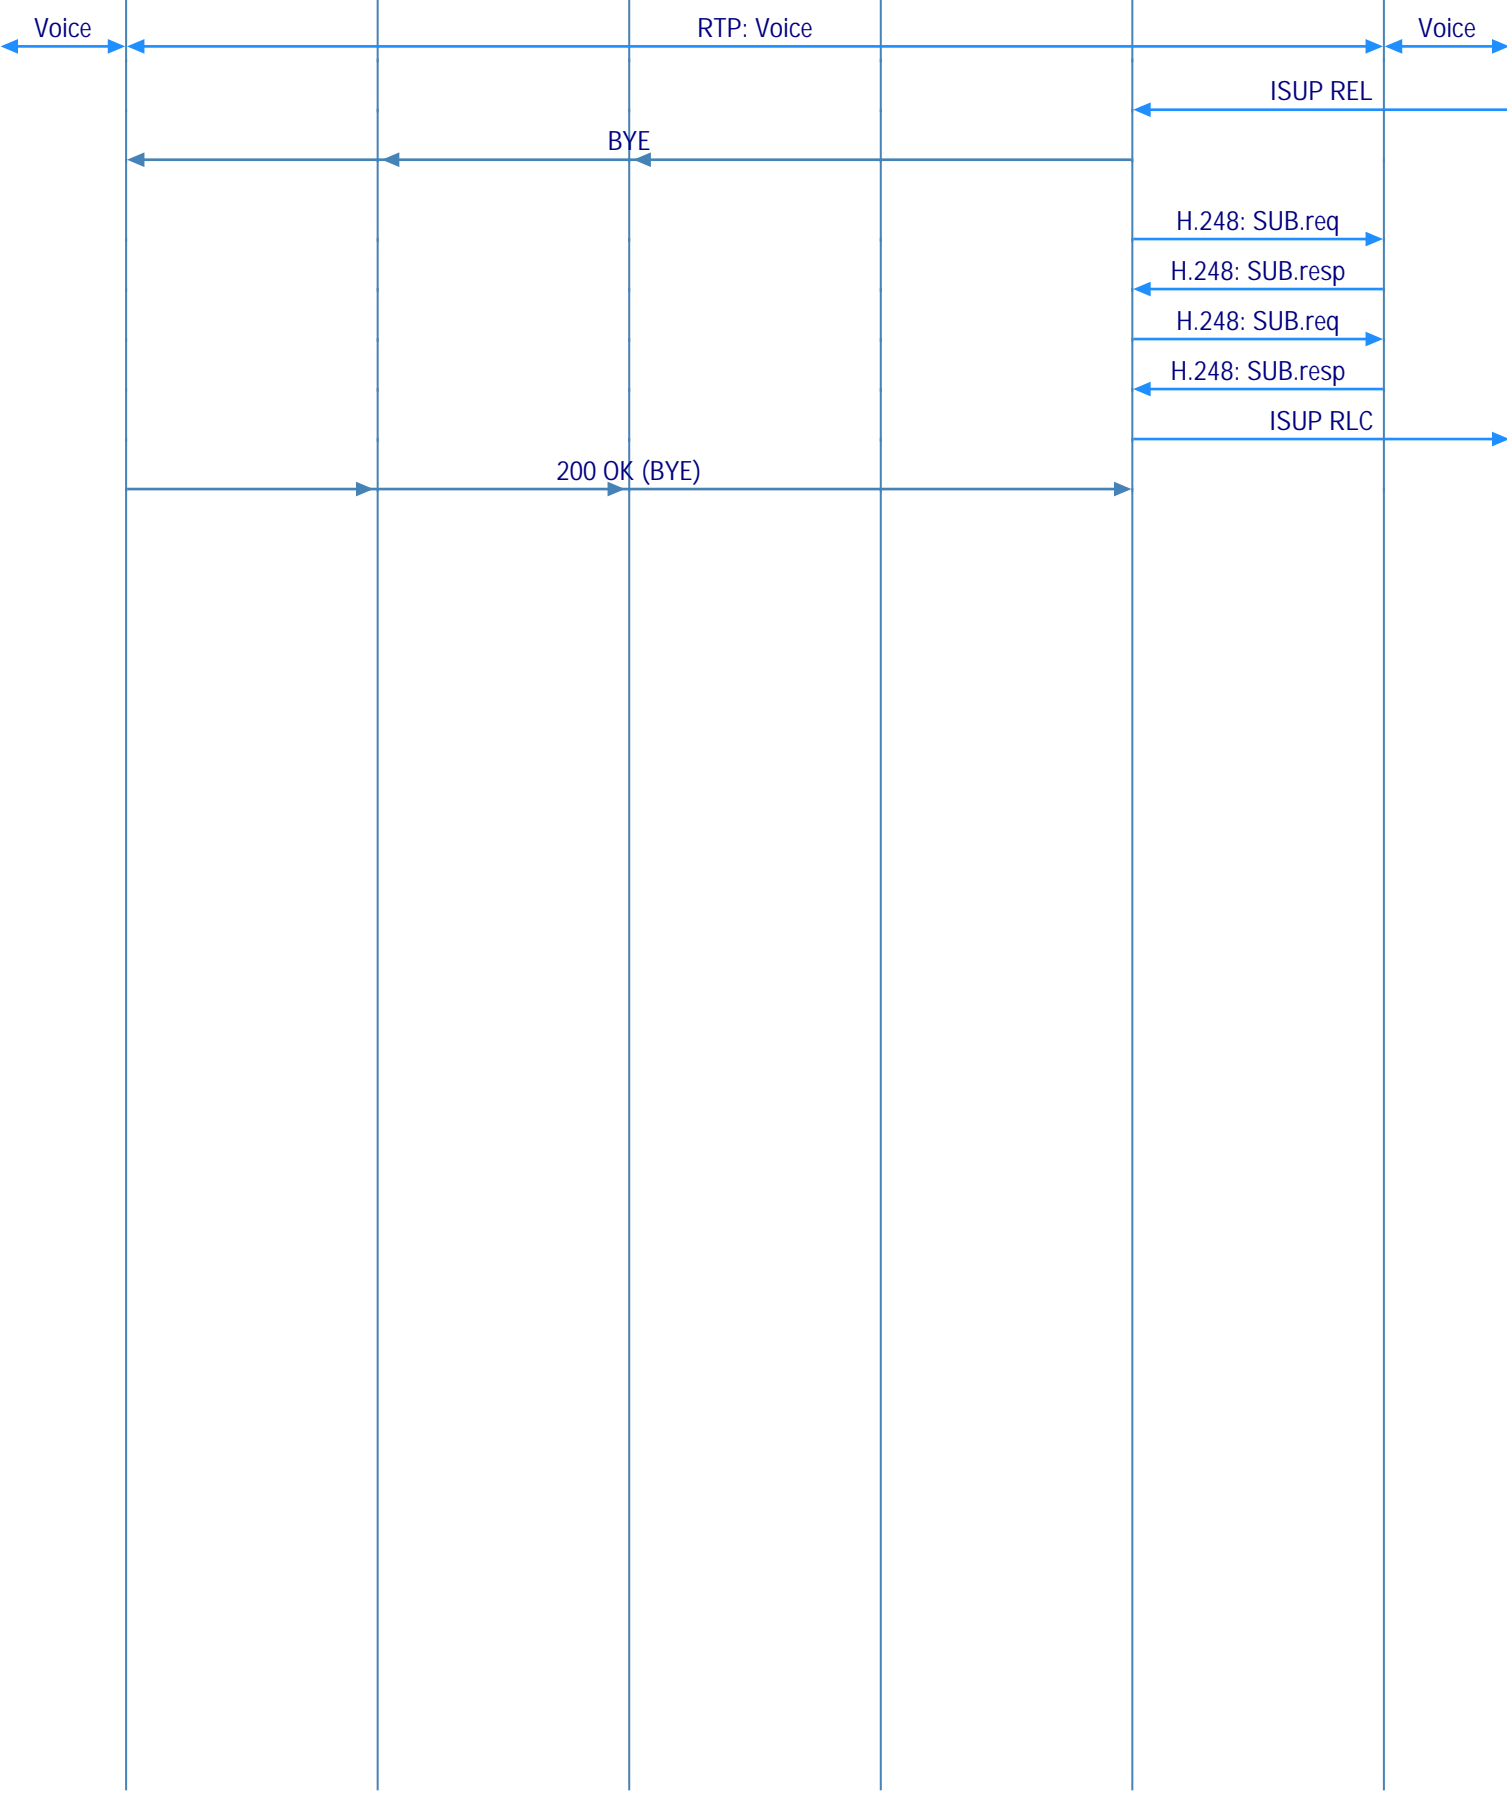

IMS Originating to PSTN ISUP Call (Called PSTN Subscriber Initiates Release)

Calling UE		IMS Core Network		PSTN Interface		
Caller User Equipment	Visited IMS	Home IMS	Signaling		Media	
Caller	Orig P-CSCF	Orig S-CSCF	BGCF	MGC	IM-MGW	

IMS to PSTN(ISUP) call setup