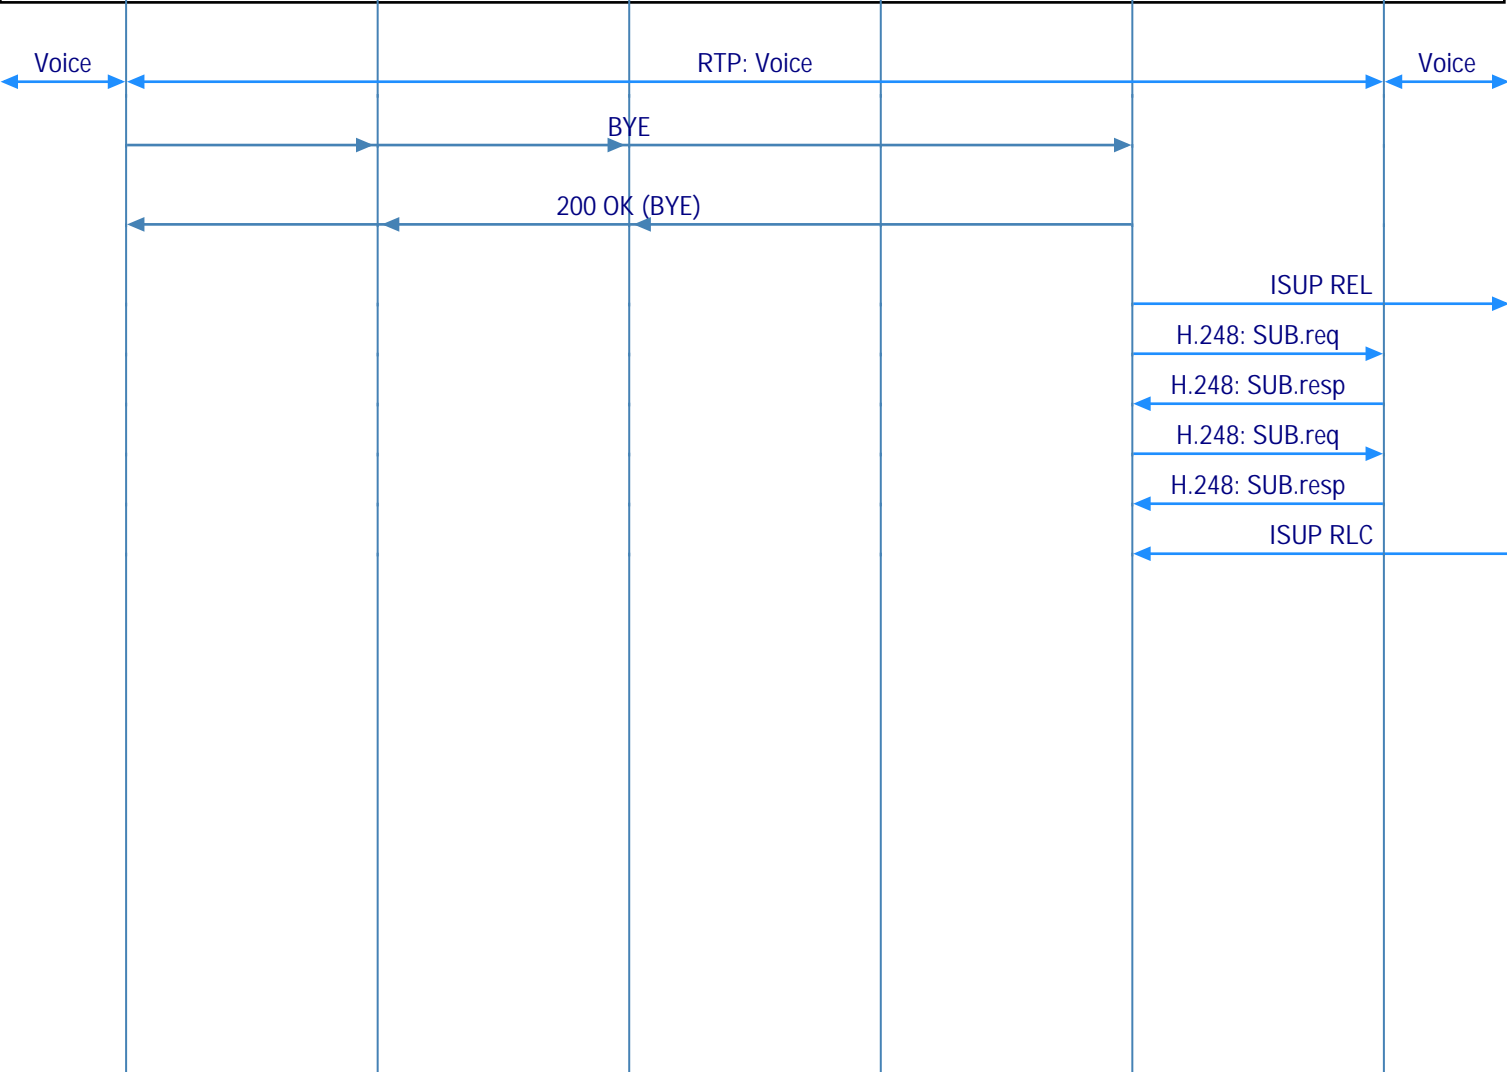

IMS Originating to PSTN ISUP Call (IMS-PSTN(ISUP) Call; Megaco/H.248 Signaling; IMS Caller Initiated Call Release)

Calling UE	IMS Core Network		PSTN Interface		
Caller User Equipment	Visited IMS	Home IMS	Signaling		Media
Caller	Orig P-CSCF	Orig S-CSCF	BGCF	MGC	IM-MGW