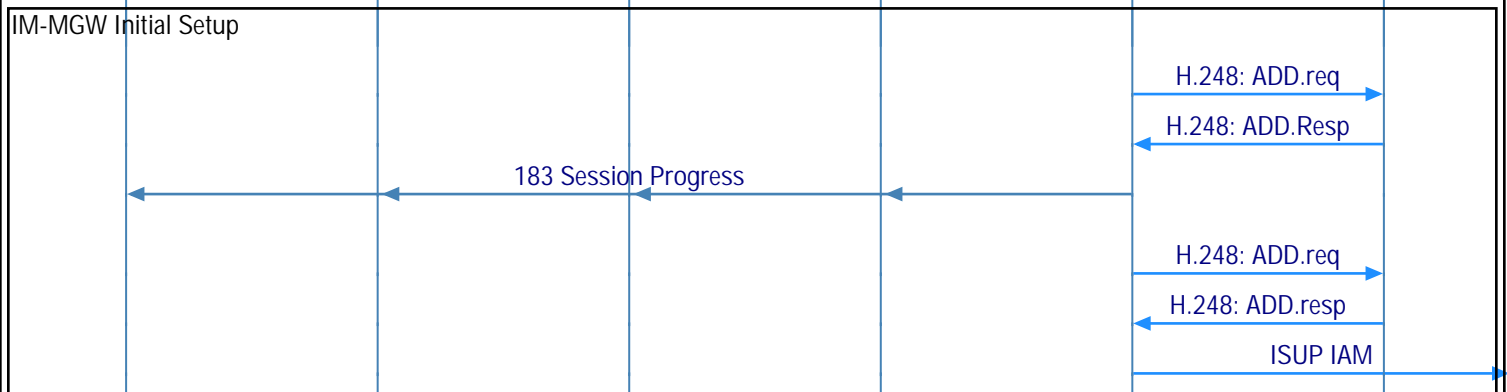

**IMS Originating to PSTN ISUP Call (IMS-PSTN(ISUP) Call; Megaco/H.248 Signaling; IMS Caller Initiated Call Release)**

Calling UE	IMS Core Network		PSTN Interface		
Caller User Equipment	Visited IMS	Home IMS	Signaling		Media
Caller	Orig P-CSCF	Orig S-CSCF	BGCF	MGCF	IM-MGW

IMS to PSTN(ISUP) call setup  
 Initiate Call

**IMS Originating to PSTN ISUP Call (IMS-PSTN(ISUP) Call; Megaco/H.248 Signaling; IMS Caller Initiated Call Release)**

Calling UE	IMS Core Network		PSTN Interface		
Caller User Equipment	Visited IMS	Home IMS	Signaling		Media
Caller	Orig P-CSCF	Orig S-CSCF	BGCF	MGC	IM-MGW