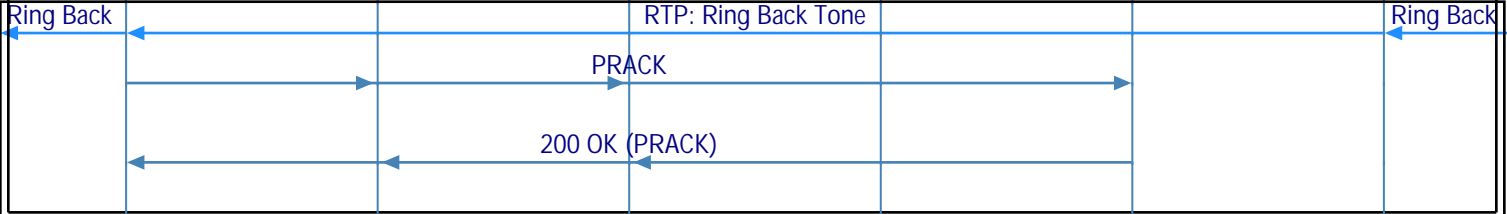

**IMS Originating to PSTN ISUP Call (IMS-PSTN(ISUP) Call; Megaco/H.248 Signaling; IMS Caller Initiated Call Release)**

Calling UE	IMS Core Network		PSTN Interface		
Caller User Equipment	Visited IMS	Home IMS	Signaling		Media
Caller	Orig P-CSCF	Orig S-CSCF	BGCF	MGCF	IM-MGW

IMS to PSTN(ISUP) call setup  
 Initiate Call

**IMS Originating to PSTN ISUP Call (IMS-PSTN(ISUP) Call; Megaco/H.248 Signaling; IMS Caller Initiated Call Release)**

Calling UE	IMS Core Network		PSTN Interface		
Caller User Equipment	Visited IMS	Home IMS	Signaling		Media
Caller	Orig P-CSCF	Orig S-CSCF	BGCF	MGC	IM-MGW