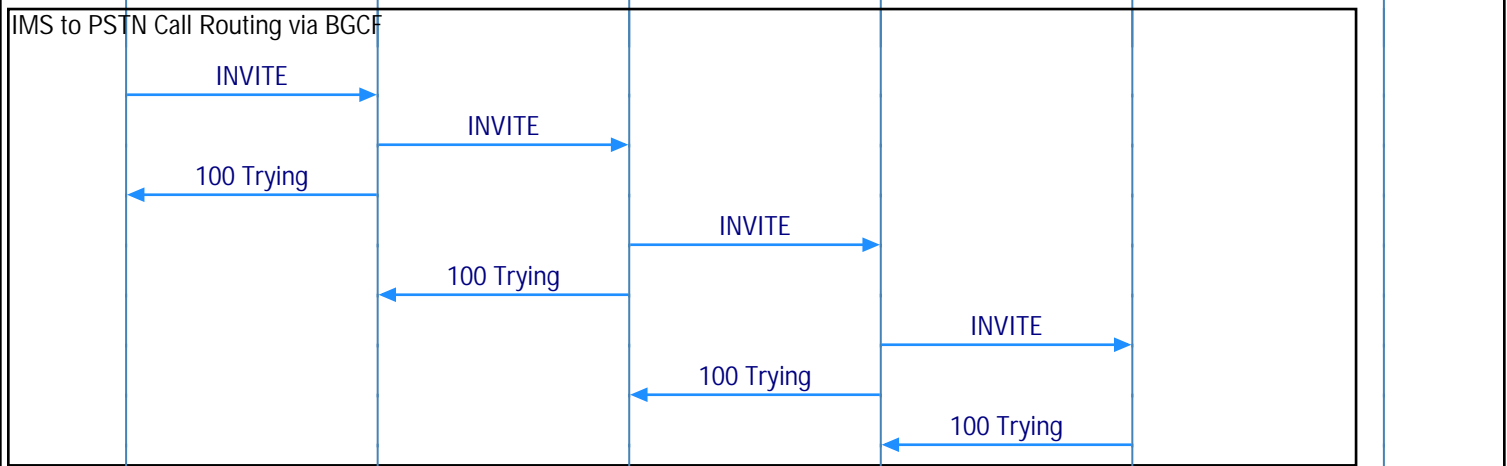

IMS Originating to PSTN ISUP Call (IMS-PSTN(ISUP) Call; Megaco/H.248 Signaling; IMS Caller Initiated Call Release)

Calling UE	IMS Core Network		PSTN Interface		
Caller User Equipment	Visited IMS	Home IMS	Signaling		Media
Caller	Orig P-CSCF	Orig S-CSCF	BGCF	MGCF	IM-MGW

IMS to PSTN(ISUP) call setup
Initiate Call