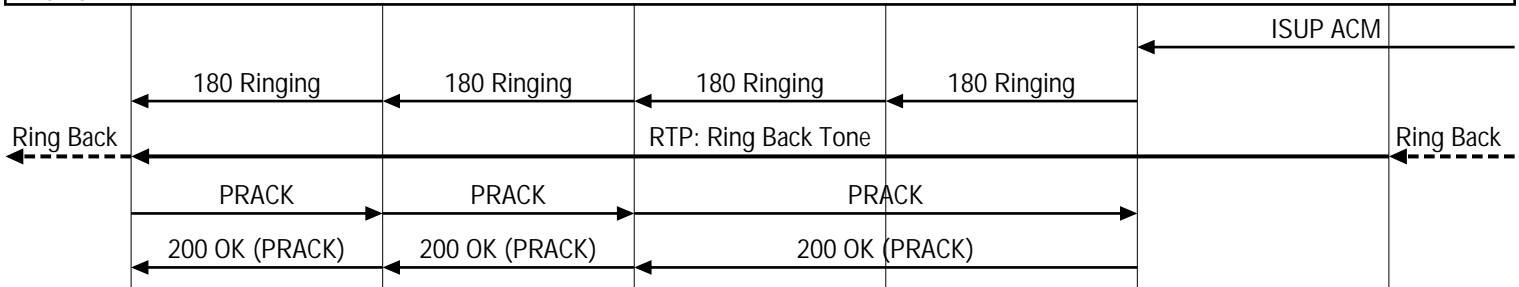

Initiate Call

IMS to PSTN Call Routing via BGCF

IM-MGW Initial Setup

Caller Media PDP Context Activation

Ringling

Conversation Mode

IMS Originating to PSTN ISUP Call (IMS-PSTN(ISUP) Call; Megaco/H.248 Signaling; IMS Caller Initiated Call Release)