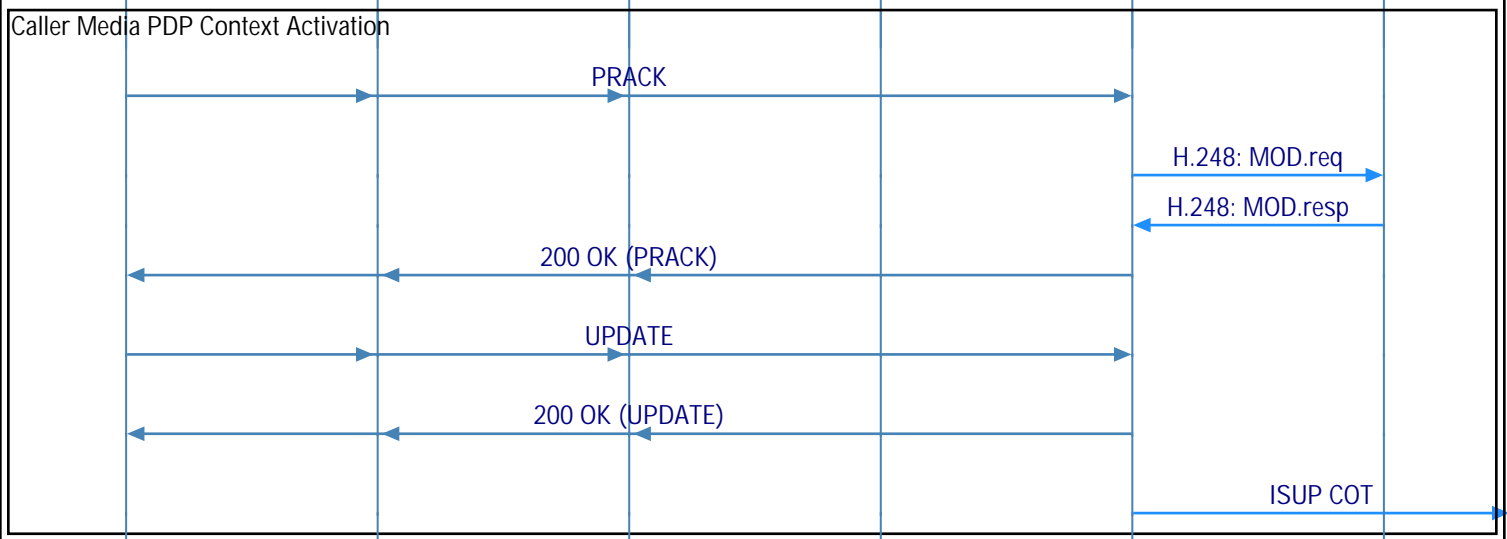

**IMS Originating to PSTN ISUP Call (IMS-PSTN(ISUP) Call; Megaco/H.248 Signaling; IMS Caller Initiated Call Release)**

Calling UE	IMS Core Network		PSTN Interface		
Caller User Equipment	Visited IMS	Home IMS	Signaling		Media
Caller	Orig P-CSCF	Orig S-CSCF	BGCF	MGCF	IM-MGW

IMS to PSTN(ISUP) call setup  
 Initiate Call

**IMS Originating to PSTN ISUP Call (IMS-PSTN(ISUP) Call; Megaco/H.248 Signaling; IMS Caller Initiated Call Release)**

Calling UE	IMS Core Network		PSTN Interface		
Caller User Equipment	Visited IMS	Home IMS	Signaling		Media
Caller	Orig P-CSCF	Orig S-CSCF	BGCF	MGC	IM-MGW