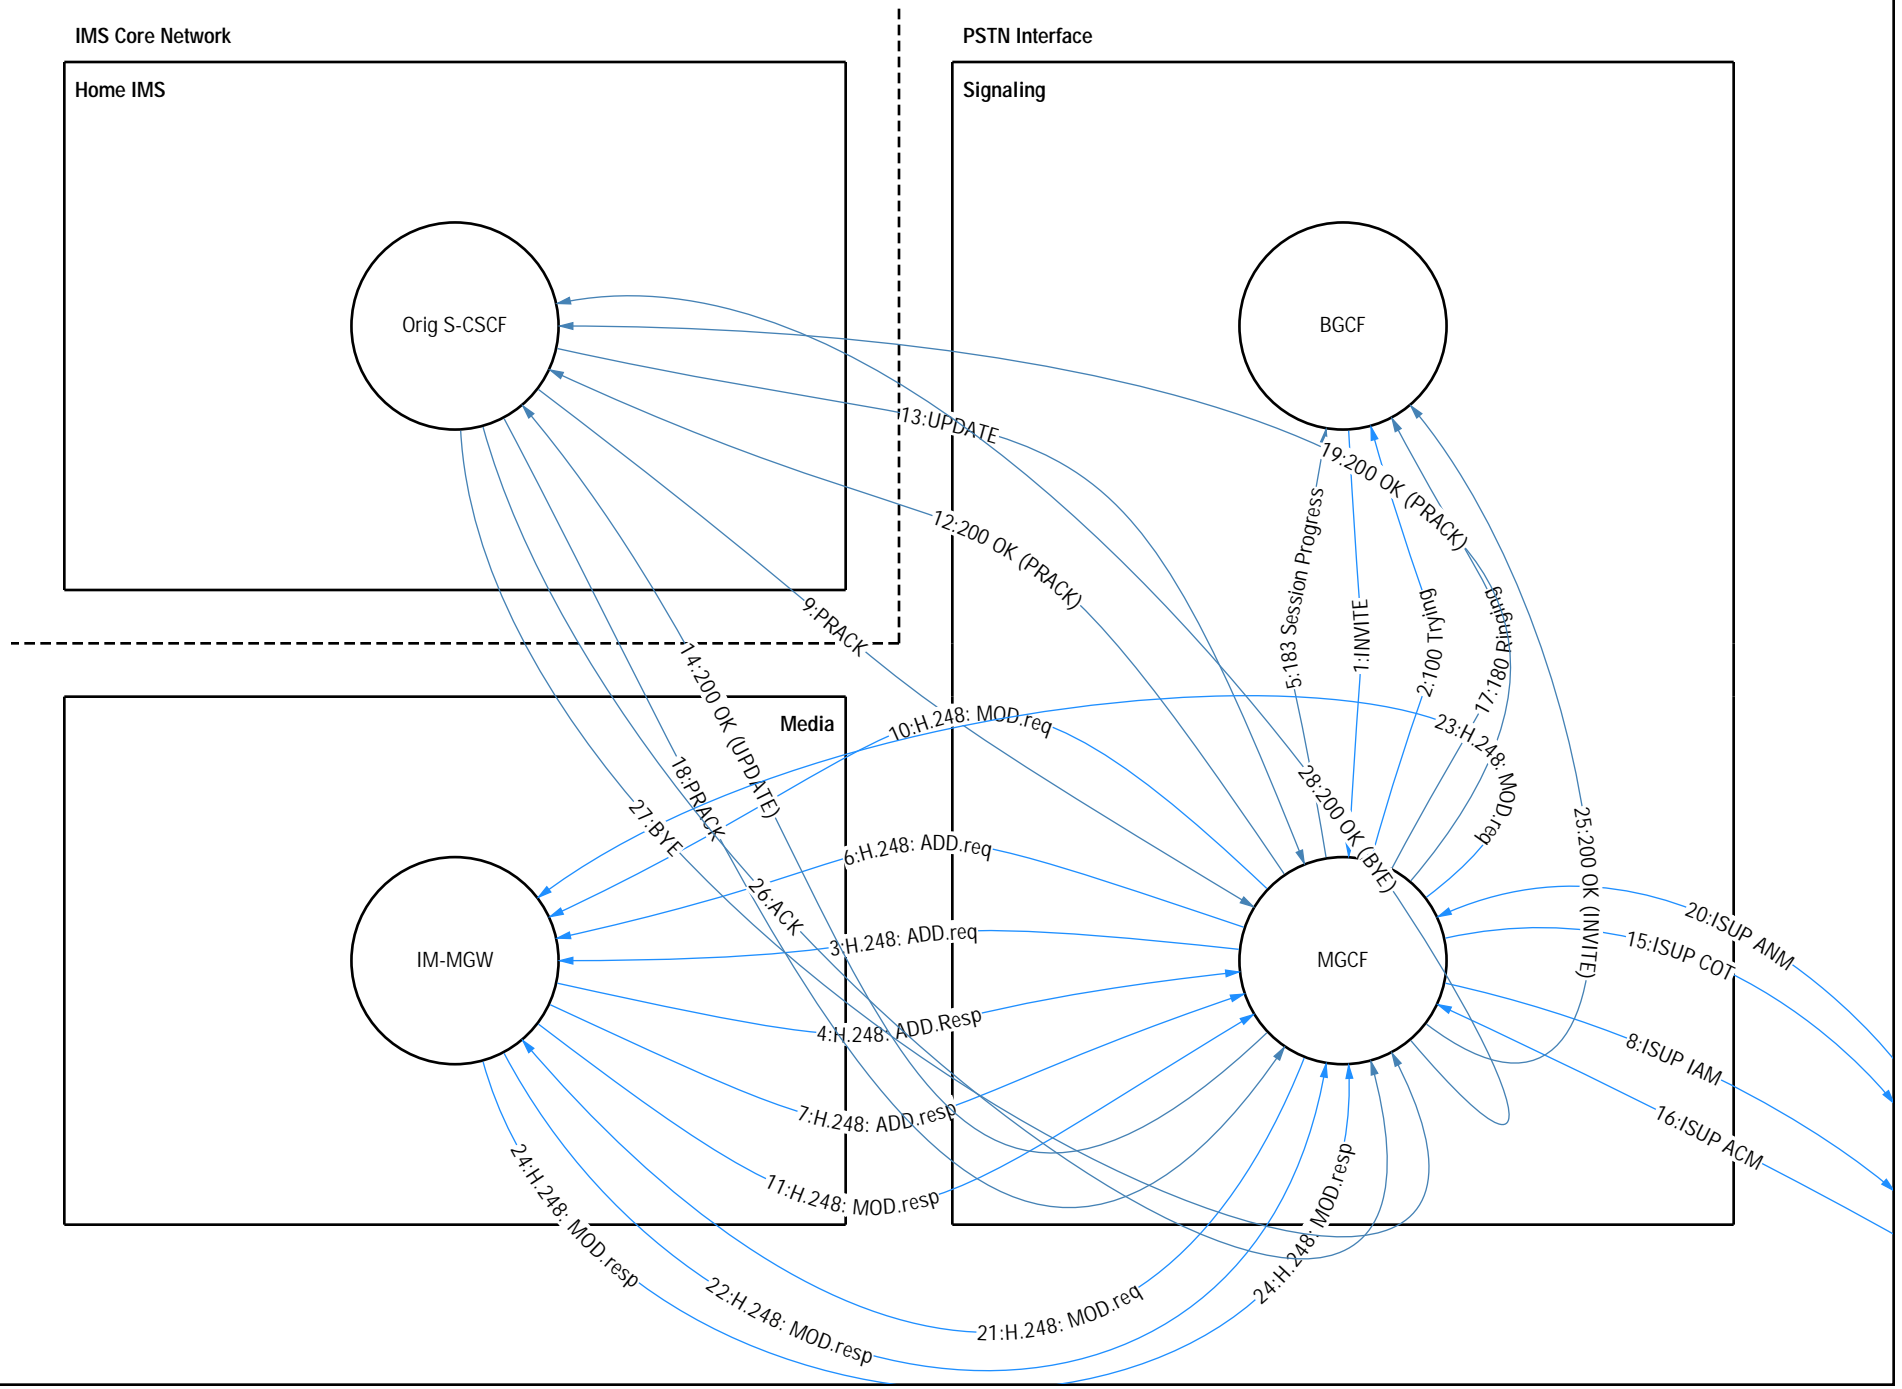

IMS Core Network

Home IMS

Orig S-CSCF

IM-MGW

Media

PSTN Interface

Signaling

BGCF

MGCF

IMS Core Network

Home IMS

PSTN Interface

Signaling

Media

32:H.248: SUB.req

30:H.248: SUB.req