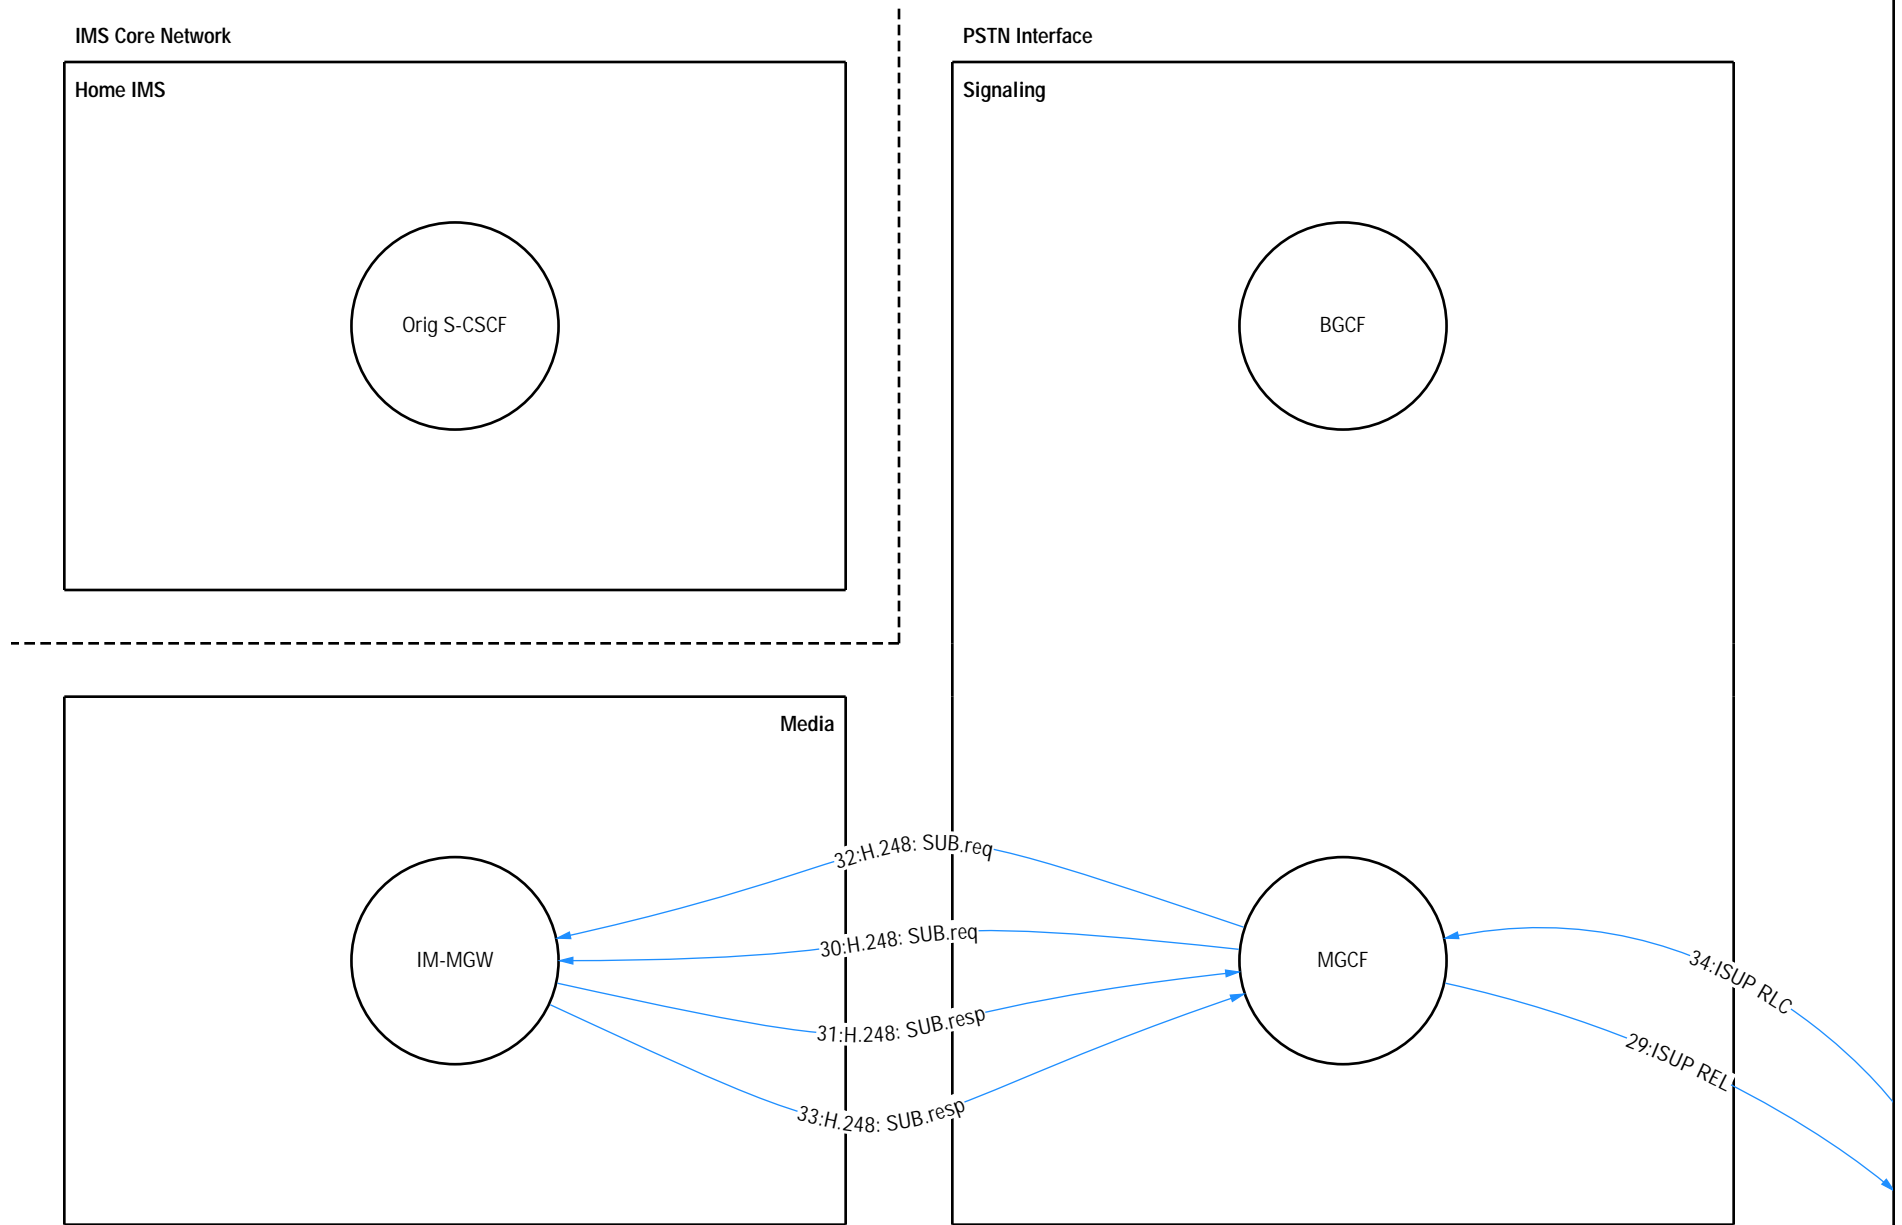

MGCF

IMS Core Network

Home IMS

PSTN Interface

Signaling

Media

32:H.248: SUB.req

30:H.248: SUB.req

31:H.248: SUB.resp

33:H.248: SUB.resp

34:ISUP RLC

29:ISUP REL

IMS Core Network

Home IMS

PSTN Interface

Signaling