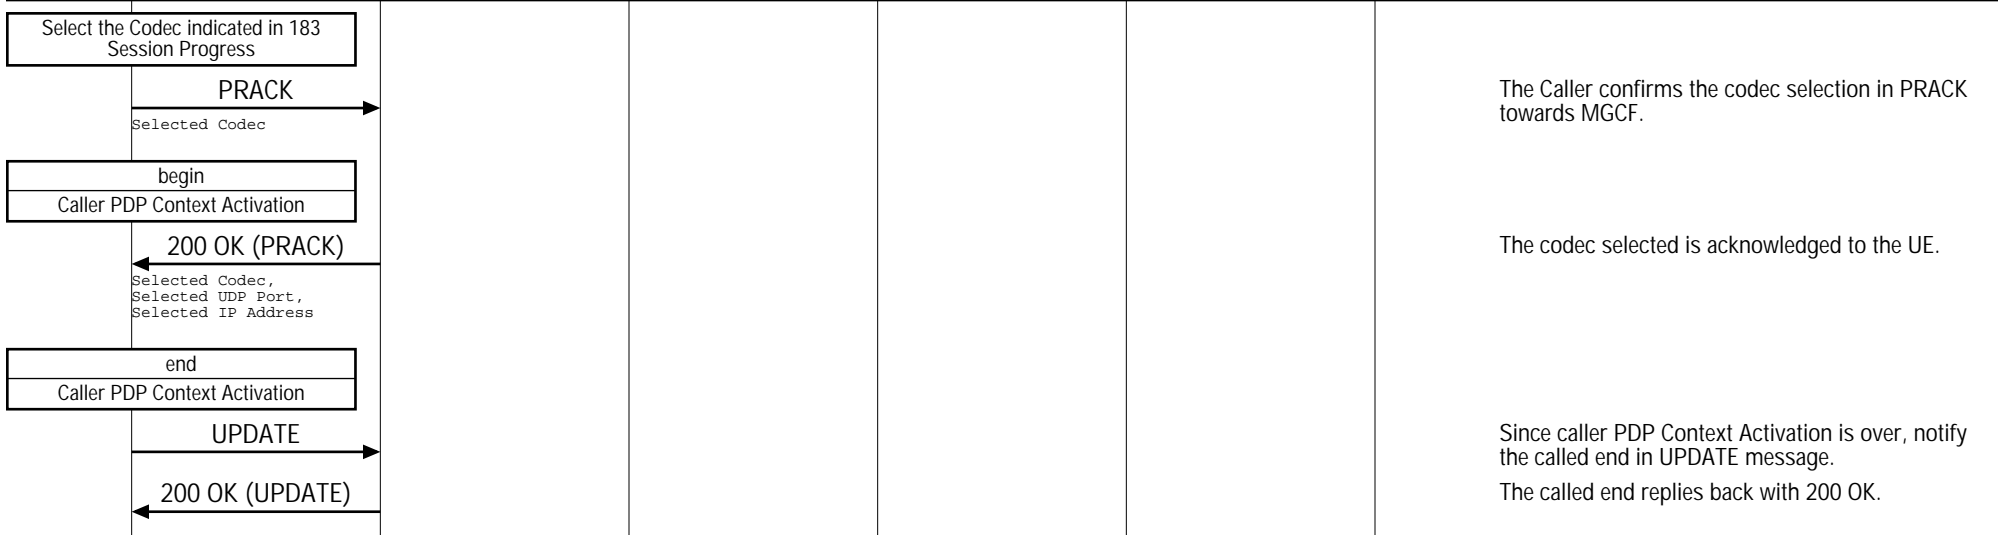

Caller Media PDP Context Activation