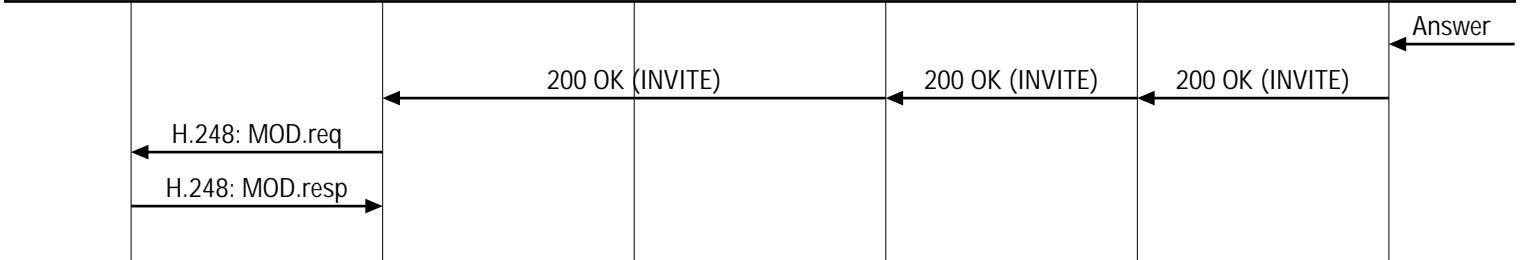

ISUP IAM Handling and Initial IM-MGW and MGCF (Mn) Interactions

Initial Handshake between MGCF and IMS CSCF Servers

Mn Interactions for Codec selection

ISUP ACM related interactions on Mn interface.

IMS Answer to ISUP ANM Handling