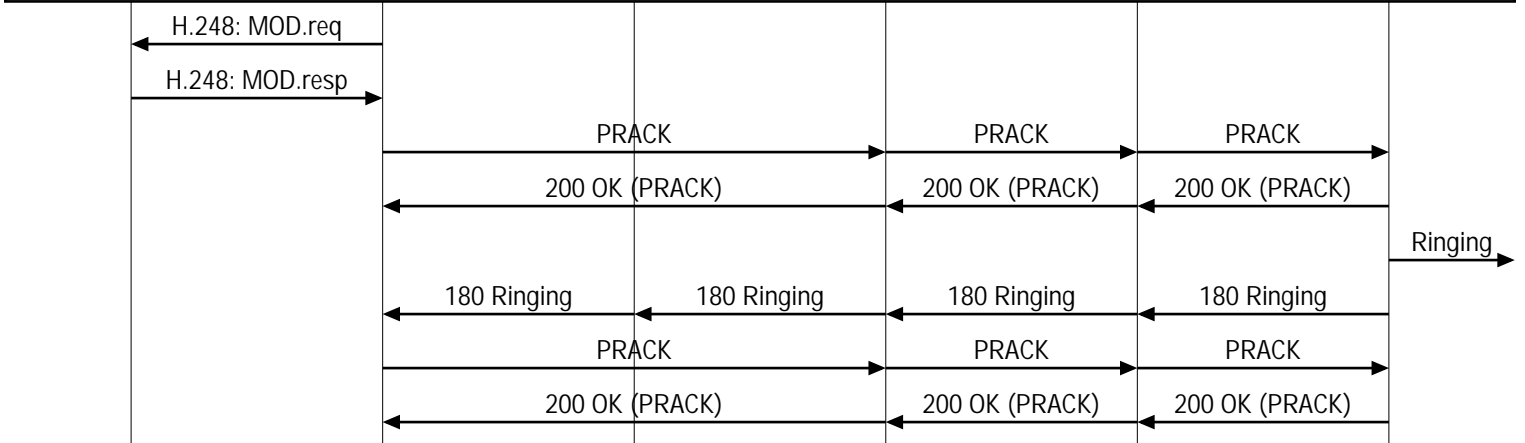

PSTN Subscriber to IMS Subscriber Call (PSTN-ISUP Originated Call; IM-MGW Megaco/H.248 Signaling; PSTN Initiated Release)					
PSTN	IMS Core Network				Called UE
PSTN Equipment	PSTN Interface	CSCF Servers			Called User Equipment
IM-MGW	MGCF	I-CSCF	Term S-CSCF	Term P-CSCF	Called

ISUP IAM Handling and Initial IM-MGW and MGCF (Mn) Interactions

Initial Handshake between MGCF and IMS CSCF Servers

Mn Interactions for Codec selection

ISUP ACM related interactions on Mn interface.

IMS Answer to ISUP ANM Handling