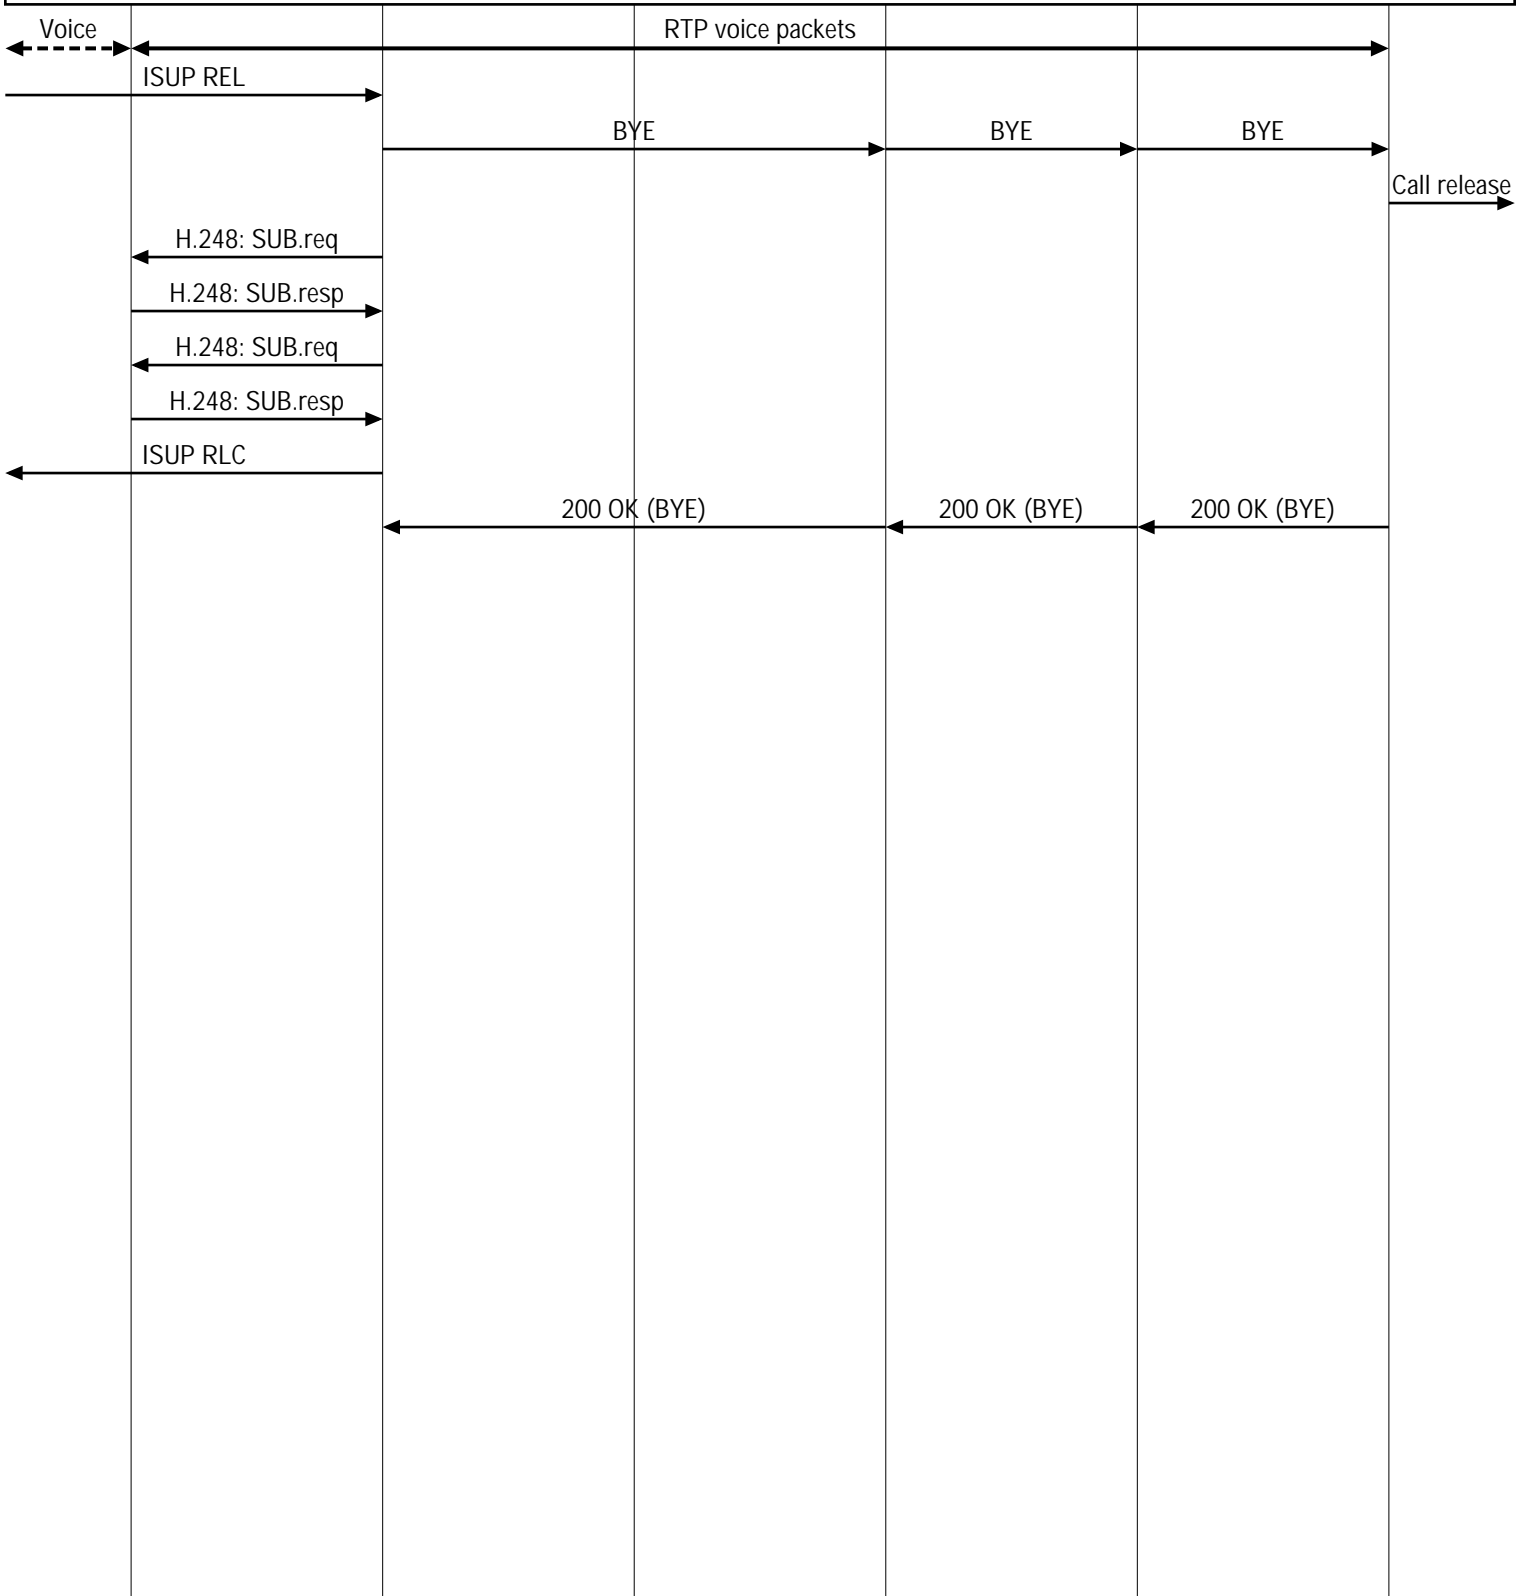

Conversation Mode