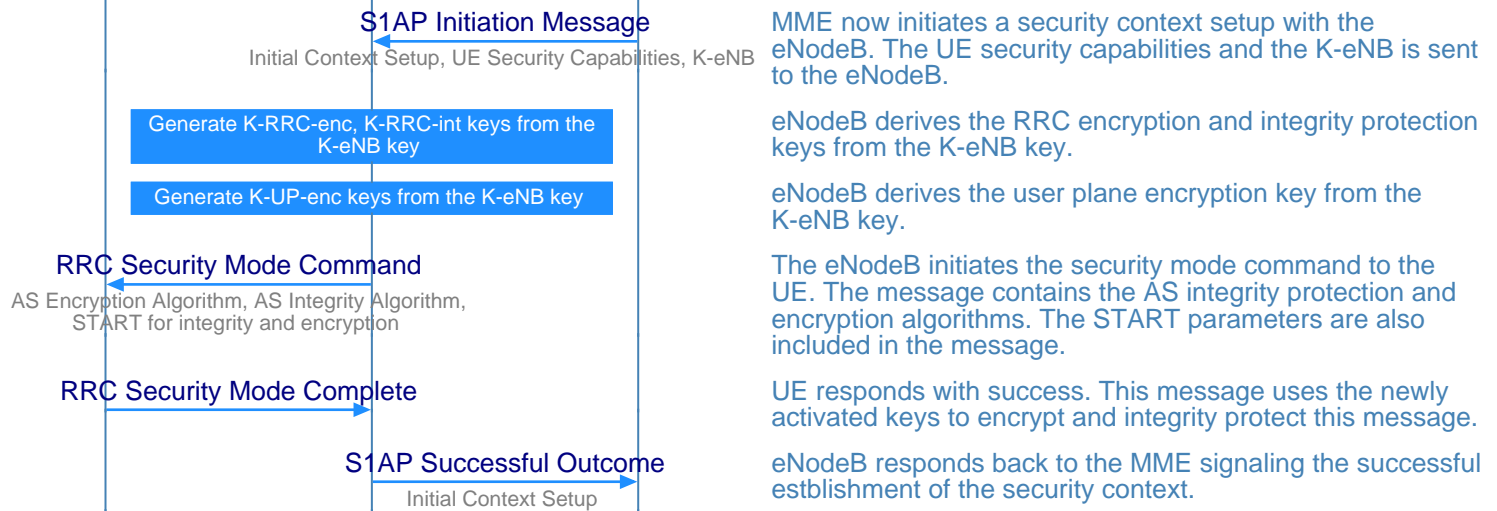

ENodeB Interfaces (LTE Security for new user)		
LTE Terminal	LTE Network	
UE	e Node B	MME
		EventStudio System Designer 6
		31-Dec-13 14:51 (Page 1)

Generated with EventStudio System Designer - <http://www.EventHelix.com/EventStudio>

We recommend going through the following presentation for a good background on LTE keys.
<http://www.eventhelix.com/lte/security/lte-security-presentation.pdf>

LTE UE is Provisioned

UE is powered on

Authentication

Enable NAS ciphering and integrity protection

Enable RRC integrity protection and RRC/User Plane ciphering

Generated with EventStudio System Designer - <http://www.EventHelix.com/EventStudio>

Copyright (c) EventHelix.com Inc. 2012. All Rights Reserved.