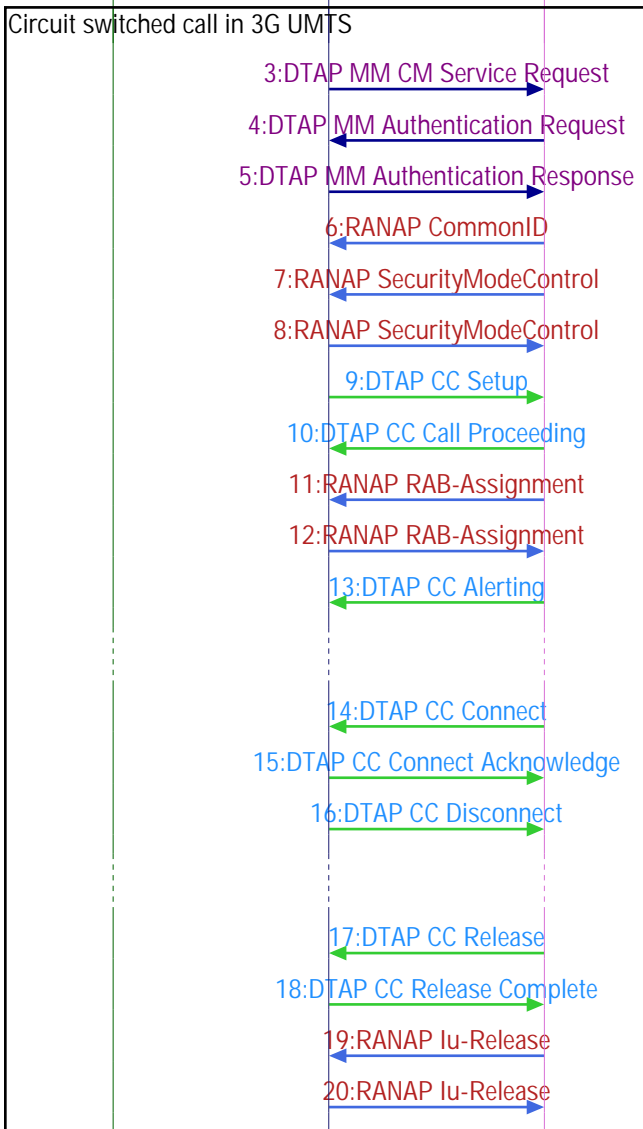

Update the UE location in the 3G network

MSC acknowledges the location update.

UE initiates a 3G call.

The UE is authenticated in the 3G network.

CN sends the UE's IMSI to to the RAN.

A secure link is established with the used

UE initiates the call.

The 3G network acknowledges the call.

Radio bearers are setup for the voice call

The called subscriber is being rung.

The called user answers the call.

Release call

Release Iu connection